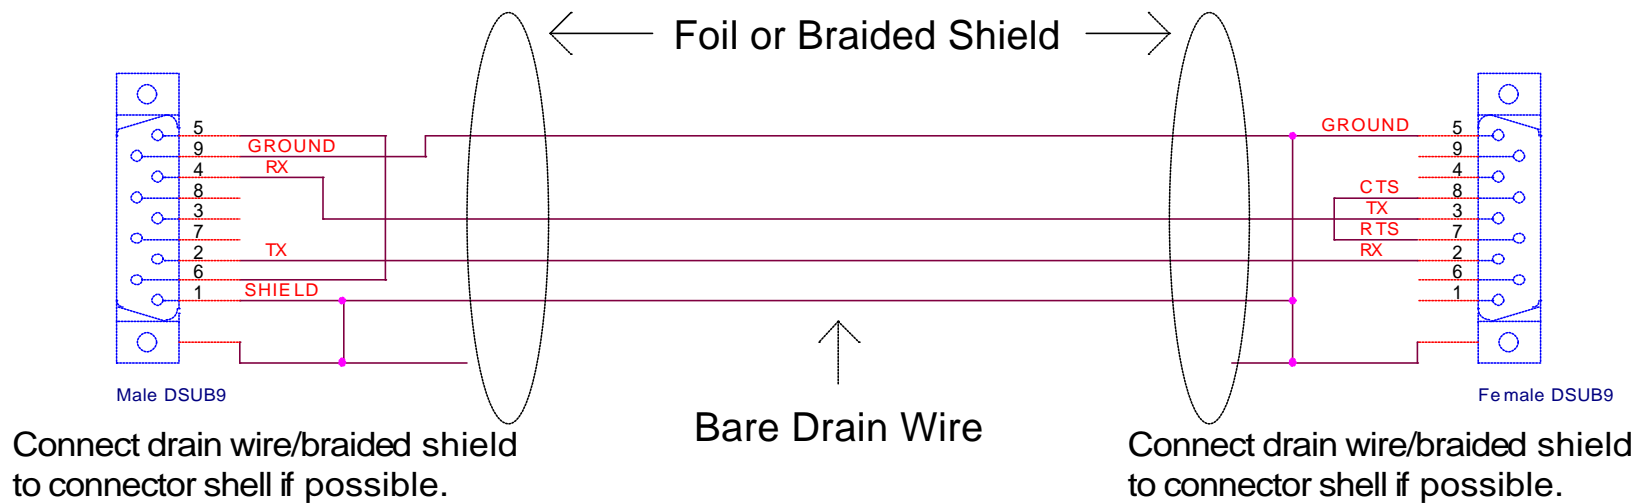

CAT-BB9 Cable

15 Feet - Belden 9931 cable or equivalent

Raco Manufacturing
1400 62nd Street
Emeryville, CA 94608

Size A	Document Number Modbus Cable for Bristol-Babcock 3335 and newer 3330/3350	Rev 1
Date: Friday, May 02, 2003	Sheet 1	of 1